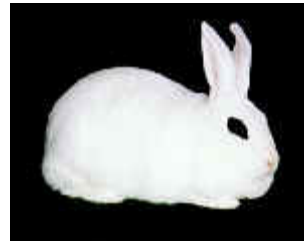

Blanc de Hotot
Max. weight - 11 pounds