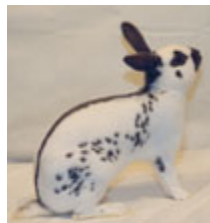

Cinnamon
Max. weight - 11 pounds

Creme d'Argent
Max. weight - 11 pounds

Dutch
Max.. weight - 5 1/2 pounds

Dwarf Hotot
Max. weight - 3 pounds

English Angora
Max. weight - 7 1/2 pounds

English Lop
Max. weight - none