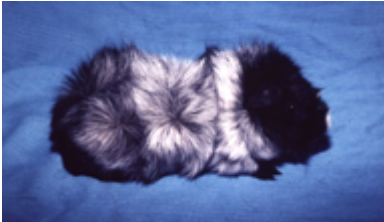

Abyssinian