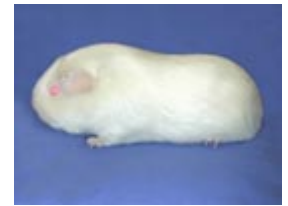

Silver
Max.. weight - 7 pounds

Silver Fox
Max. weight - 12 pounds

Silver Marten
Max. weight - 9 1/2 pounds

Standard Chinchilla
Max. weight - 7 1/2 pounds

Tan
Max. weight - 6 pounds

Thrianta
Max.. weight - 6 pounds

[Back to Top](#)

Recognized Cavy Breeds

Abyssinian

Abyssinian Satin

American

American Satin

Coronet

Peruvian