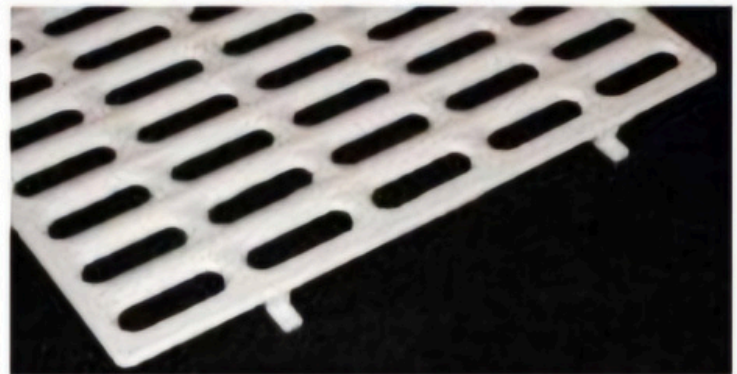

## E-Z<sup>®</sup> PLASTIC CROCKS AND FEEDERS

Made of strong, sturdy plastic. Just slide the notched "wedge" over the molded stem on the outside of the cage to lock it firmly in place. **Note:** wedge fits extremely tight on vinyl-coated wire.

K05B

K11G

K21G

K31G

Style	Size	Color	Stock No.	Price Each			Ship. wt / doz (lbs)
				1-11	12-35	36+	
The "Original" EZ Cup (made from virgin ABS Plastic)	5 oz.	Light Blue	K05B	\$2.95	\$2.75	\$2.55	3 ½
		Gray	K06G	\$2.95	\$2.75	\$2.55	3 ½
		Purple	K5PR	\$2.95	\$2.75	\$2.55	3 ½
	10 oz.	Light Blue	K10B	\$3.50	\$3.15	\$2.95	4
		Gray	K11G	\$3.50	\$3.15	\$2.95	4
		Purple	K6PR	\$3.50	\$3.15	\$2.95	4
	20 oz.	Light Blue	K20B	\$5.10	\$4.75	\$4.50	6
		Gray	K21G	\$5.10	\$4.75	\$4.50	6
		Purple	K7PR	\$5.10	\$4.75	\$4.50	6
	52 oz.	Gray	K31G	\$6.90	\$6.50	\$6.20	9
"EZ's Value" Economical Plastic Cup (made from recycled softer plastic)	5 oz.	Royal Blue	KR45	\$2.60	\$2.20	\$1.98	2 ½
	10 oz.		KR46	\$3.10	\$2.70	\$2.45	3

## Slotted Plastic E-Z Floor Mats

Reduces stress on foot pads!  
Slotted design keeps the mat clean. Molded tabs hook into floor wire to secure the panel. Size 10" X 14½". Available in 3 colors. Shipping wt. 5 lbs / doz. (**Note:** 14 ½" length makes it unusable with 1" x 1" floors.)